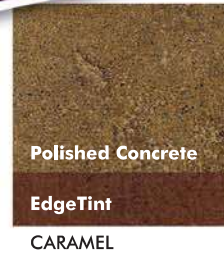

COLOR Chart

Photos courtesy of American Concrete Concepts, Springdale, AR

ALL DYES ARE
Earth Friendly

AUTHORIZED DEALER:

Polished Concrete
EdgeTint
GOLD

Polished Concrete
EdgeTint
RAW SIENNA

Polished Concrete
EdgeTint
CARMEL

Polished Concrete
EdgeTint
SAND

Polished Concrete
EdgeTint
TERRA COTTA

Polished Concrete
EdgeTint
MAHOGANY

Polished Concrete
EdgeTint
SADDLE BROWN

Polished Concrete
EdgeTint
CHOCOLATE BROWN

Polished Concrete
EdgeTint
WALNUT

Polished Concrete
EdgeTint
BURNT SIENNA

Polished Concrete
EdgeTint
CHESTNUT

Polished Concrete
EdgeTint
MAROON

Polished Concrete
EdgeTint
SEPIA

Polished Concrete
EdgeTint
EGGPLANT

Polished Concrete
EdgeTint
PATRIOT BLUE

Polished Concrete
EdgeTint
TURQUOISE

Polished Concrete
EdgeTint
SLATE BLUE

Polished Concrete
EdgeTint
GREEN

Polished Concrete
EdgeTint
PINE GREEN

Polished Concrete
EdgeTint
FOREST GREEN

Polished Concrete
EdgeTint
MIDNIGHT BLACK