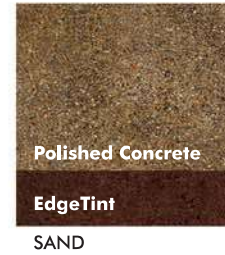

COLOR Chart

Photos courtesy of American Concrete Concepts, Springdale, AR

ALL DYES ARE
Earth Friendly

AUTHORIZED DEALER:

Polished Concrete
EdgeTint
GOLD

Polished Concrete
EdgeTint
RAW SIENNA

Polished Concrete
EdgeTint
CARMEL

Polished Concrete
EdgeTint
SAND

Polished Concrete
EdgeTint
TERRA COTTA

Polished Concrete
EdgeTint
MAHOGANY

Polished Concrete
EdgeTint
SADDLE BROWN

Polished Concrete
EdgeTint
CHOCOLATE BROWN

Polished Concrete
EdgeTint
WALNUT

Polished Concrete
EdgeTint
BURNT SIENNA

Polished Concrete
EdgeTint
CHESTNUT

Polished Concrete
EdgeTint
MAROON

Polished Concrete
EdgeTint
SEPIA

Polished Concrete
EdgeTint
EGGPLANT

Polished Concrete
EdgeTint
PATRIOT BLUE

Polished Concrete
EdgeTint
TURQUOISE

Polished Concrete
EdgeTint
SLATE BLUE

Polished Concrete
EdgeTint
GREEN

Polished Concrete
EdgeTint
PINE GREEN

Polished Concrete
EdgeTint
FOREST GREEN

Polished Concrete
EdgeTint
MIDNIGHT BLACK