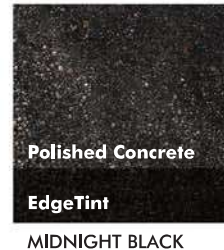

Polished Concrete
EdgeTint
SAND

Polished Concrete
EdgeTint
TERRA COTTA

Polished Concrete
EdgeTint
MAHOGANY

Polished Concrete
EdgeTint
SADDLE BROWN

Polished Concrete
EdgeTint
CHOCOLATE BROWN

Polished Concrete
EdgeTint
WALNUT

Polished Concrete
EdgeTint
BURNT SIENNA

Polished Concrete
EdgeTint
CHESTNUT

Polished Concrete
EdgeTint
MAROON

Polished Concrete
EdgeTint
SEPIA

Polished Concrete
EdgeTint
EGGPLANT

Polished Concrete
EdgeTint
PATRIOT BLUE

Polished Concrete
EdgeTint
TURQUOISE

Polished Concrete
EdgeTint
SLATE BLUE

Polished Concrete
EdgeTint
GREEN

Polished Concrete
EdgeTint
PINE GREEN

Polished Concrete
EdgeTint
FOREST GREEN

Polished Concrete
EdgeTint
MIDNIGHT BLACK

Polished Concrete
EdgeTint
BLACK

22
Vivid Colors.

These color samples are only a representation of the AmeriPolish Dye colors. Change in concrete slab colors will effect the appearance of the dye. Color results cannot be guaranteed, actual colors may vary.